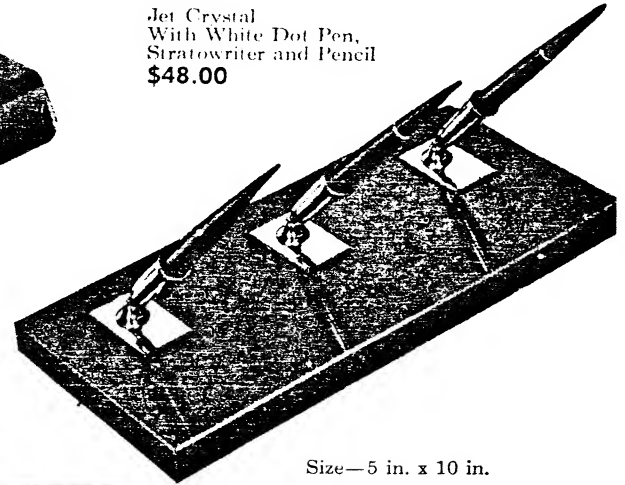

Size—5 in. x 10 in.

Threesome Desk Set Line

65J-3
Jet Crystal
With White Dot Pen,
Stratowriter and Pencil
$73.00